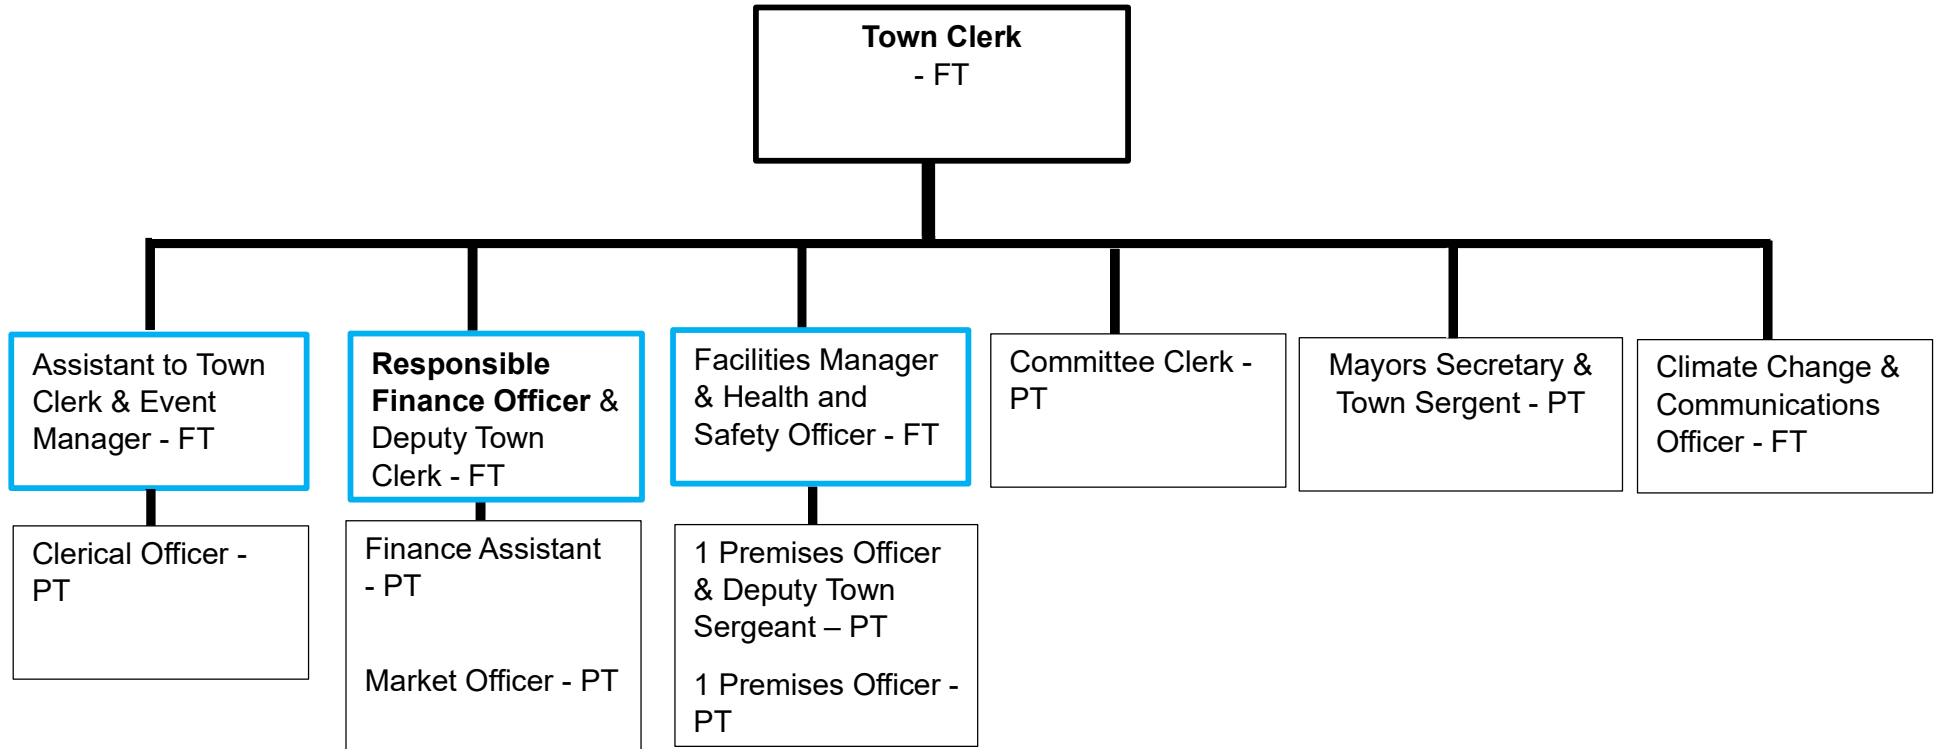

Deal Town Council Staff Structure

Bold text denotes Head of Service
Blue outline denotes line management.
FT – Full time **PT** – Part time